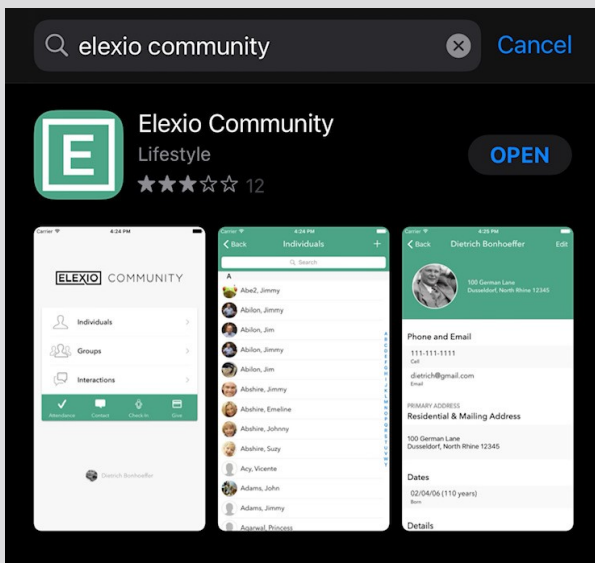

CONTACTLESS CHECK-IN

1. Download the Elexio Community App

2. Enter your credentials

3. Select Check-In

4. Check-In Children & Select Station

5. Click Check-In to print security tag to pick up in Gk Check-In Area (must be within 1 mile of church building to print).