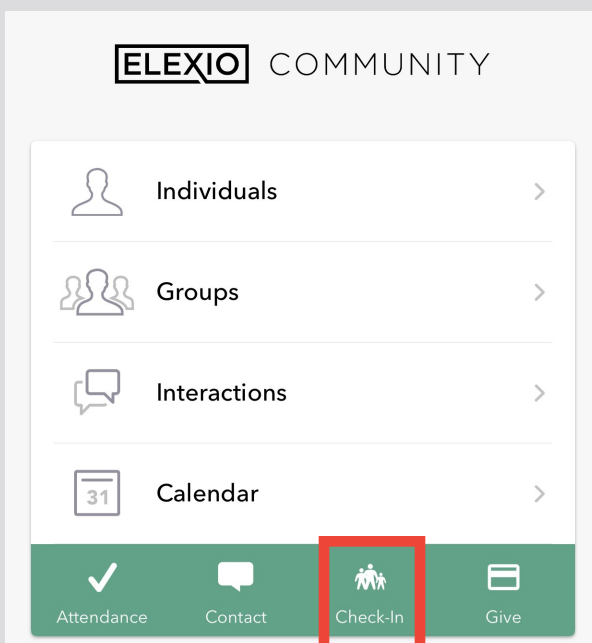

CONTACTLESS CHECK-IN

1. Download the Elexio Community App

2. Enter your credentials

3. Select Check-In

4. Check-In Children & Select Station

5. Click Check-In to print security tag to pick up in Gk Check-In Area (must be within 1 mile of church building to print).