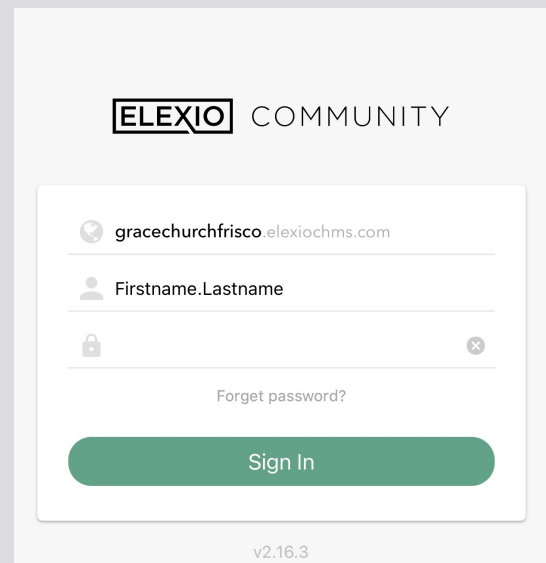

CONTACTLESS CHECK-IN

1. Download the Elexio Community App

2. Enter your credentials

3. Select Check-In

4. Check-In Children & Select Station

5. Click Check-In to print security tag to pick up in Gk Check-In Area (must be within 1 mile of church building to print).