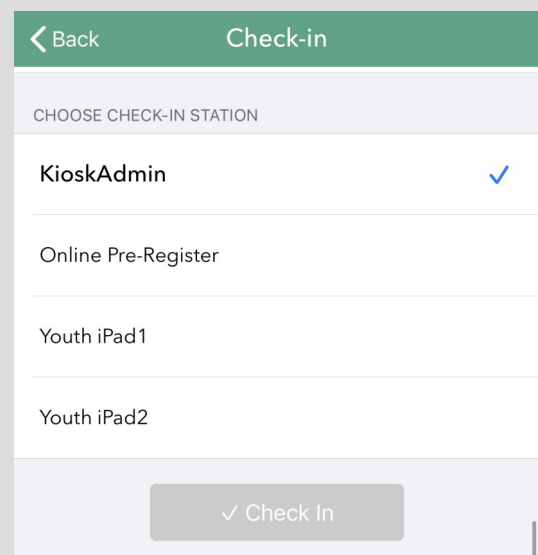

CONTACTLESS CHECK-IN

1. Download the Elexio Community App

2. Enter your credentials

3. Select Check-In

4. Check-In Children & Select Station

5. Click Check-In to print security tag to pick up in Gk Check-In Area (must be within 1 mile of church building to print).